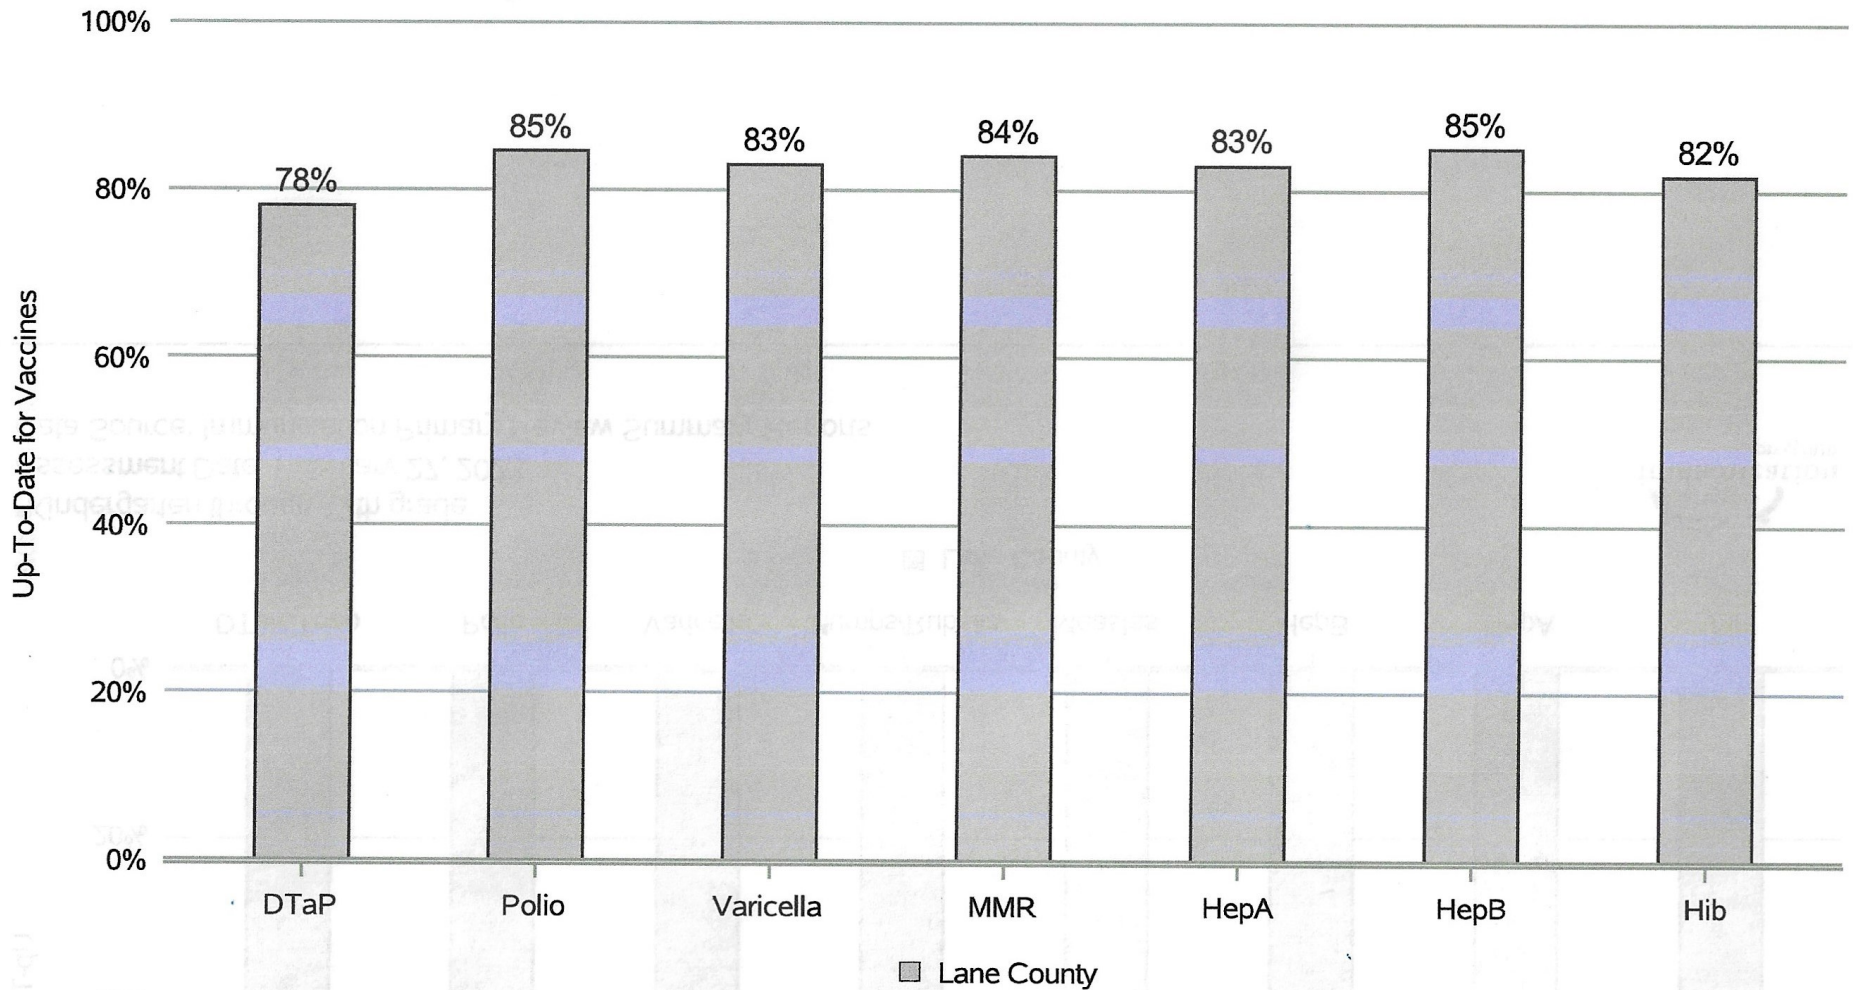

### How many kids younger than school-age\* are up-to-date on vaccines in Lane County?

\*Children age 19 months as of January 11, 2023 through 5 years as of September 1, 2022

Assessment Date: February 27, 2023